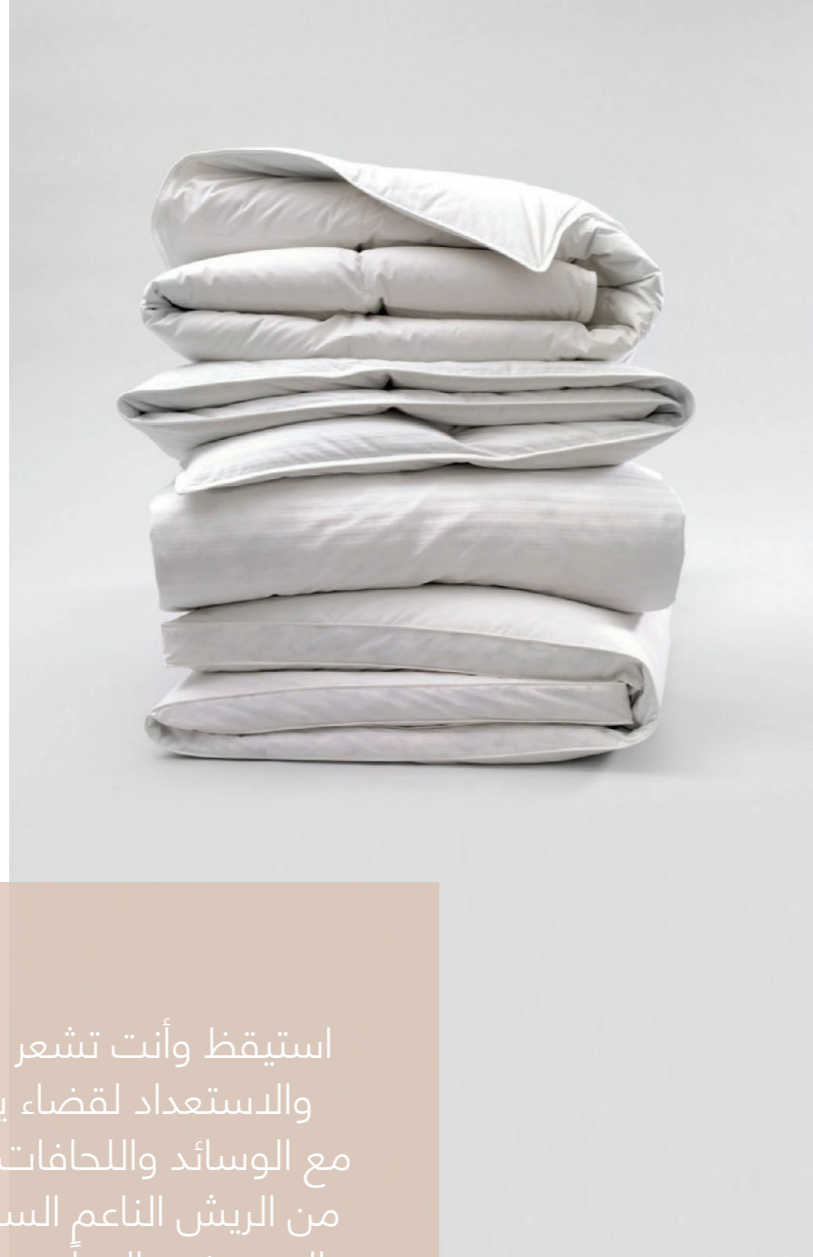

الوسائد واللحافات

استيقظ وأنت تشعر بالانتعاش
والاستعداد لقضاء يوم جديد
مع الوسائد واللحافات المصنوعة
من الريش الناعم السفلي للبط،
والمعروف عالمياً بجودته العالية.
ندعوك لتجربة إحساس متجدد
يجعلك تشعر بمتعة أوقات النوم.