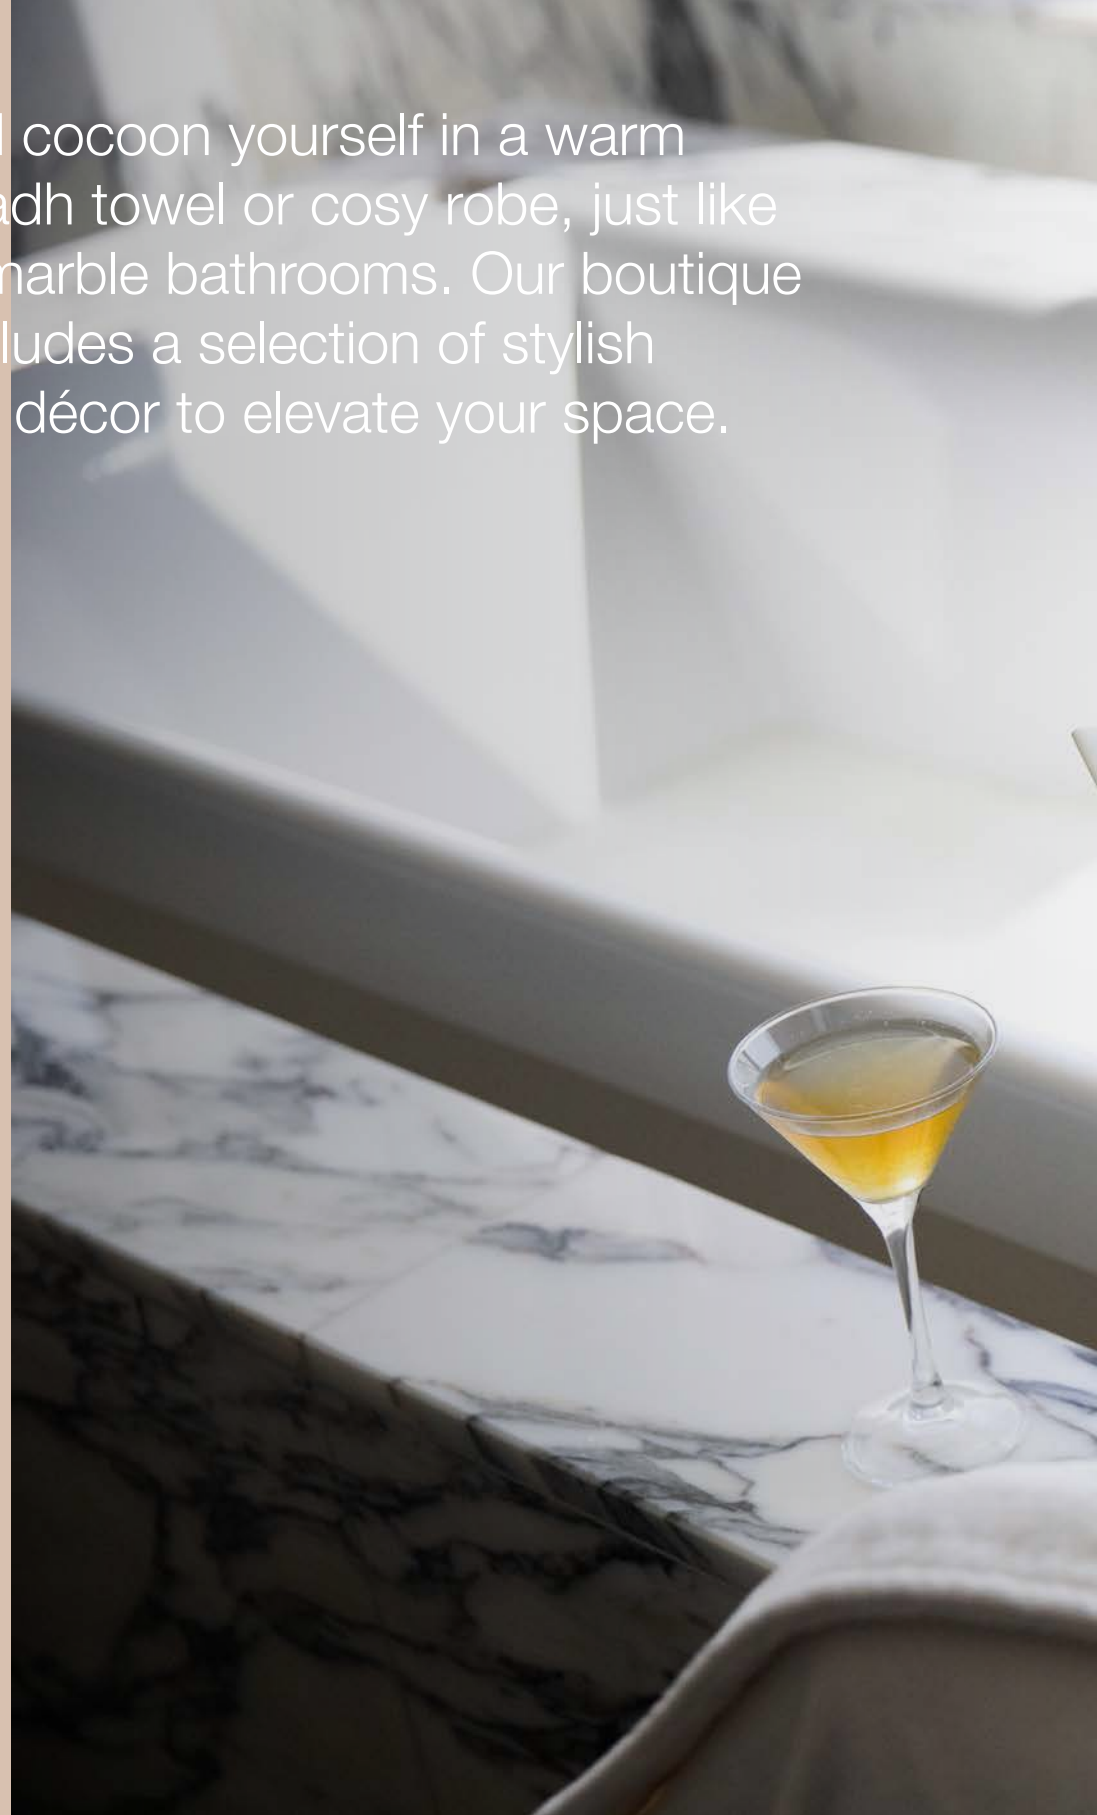

Step out of the bath and cocoon yourself in a warm Four Seasons Hotel Riyadh towel or cosy robe, just like you would in our lavish marble bathrooms. Our boutique bathroom range also includes a selection of stylish amenities and functional décor to elevate your space.

Refresh.