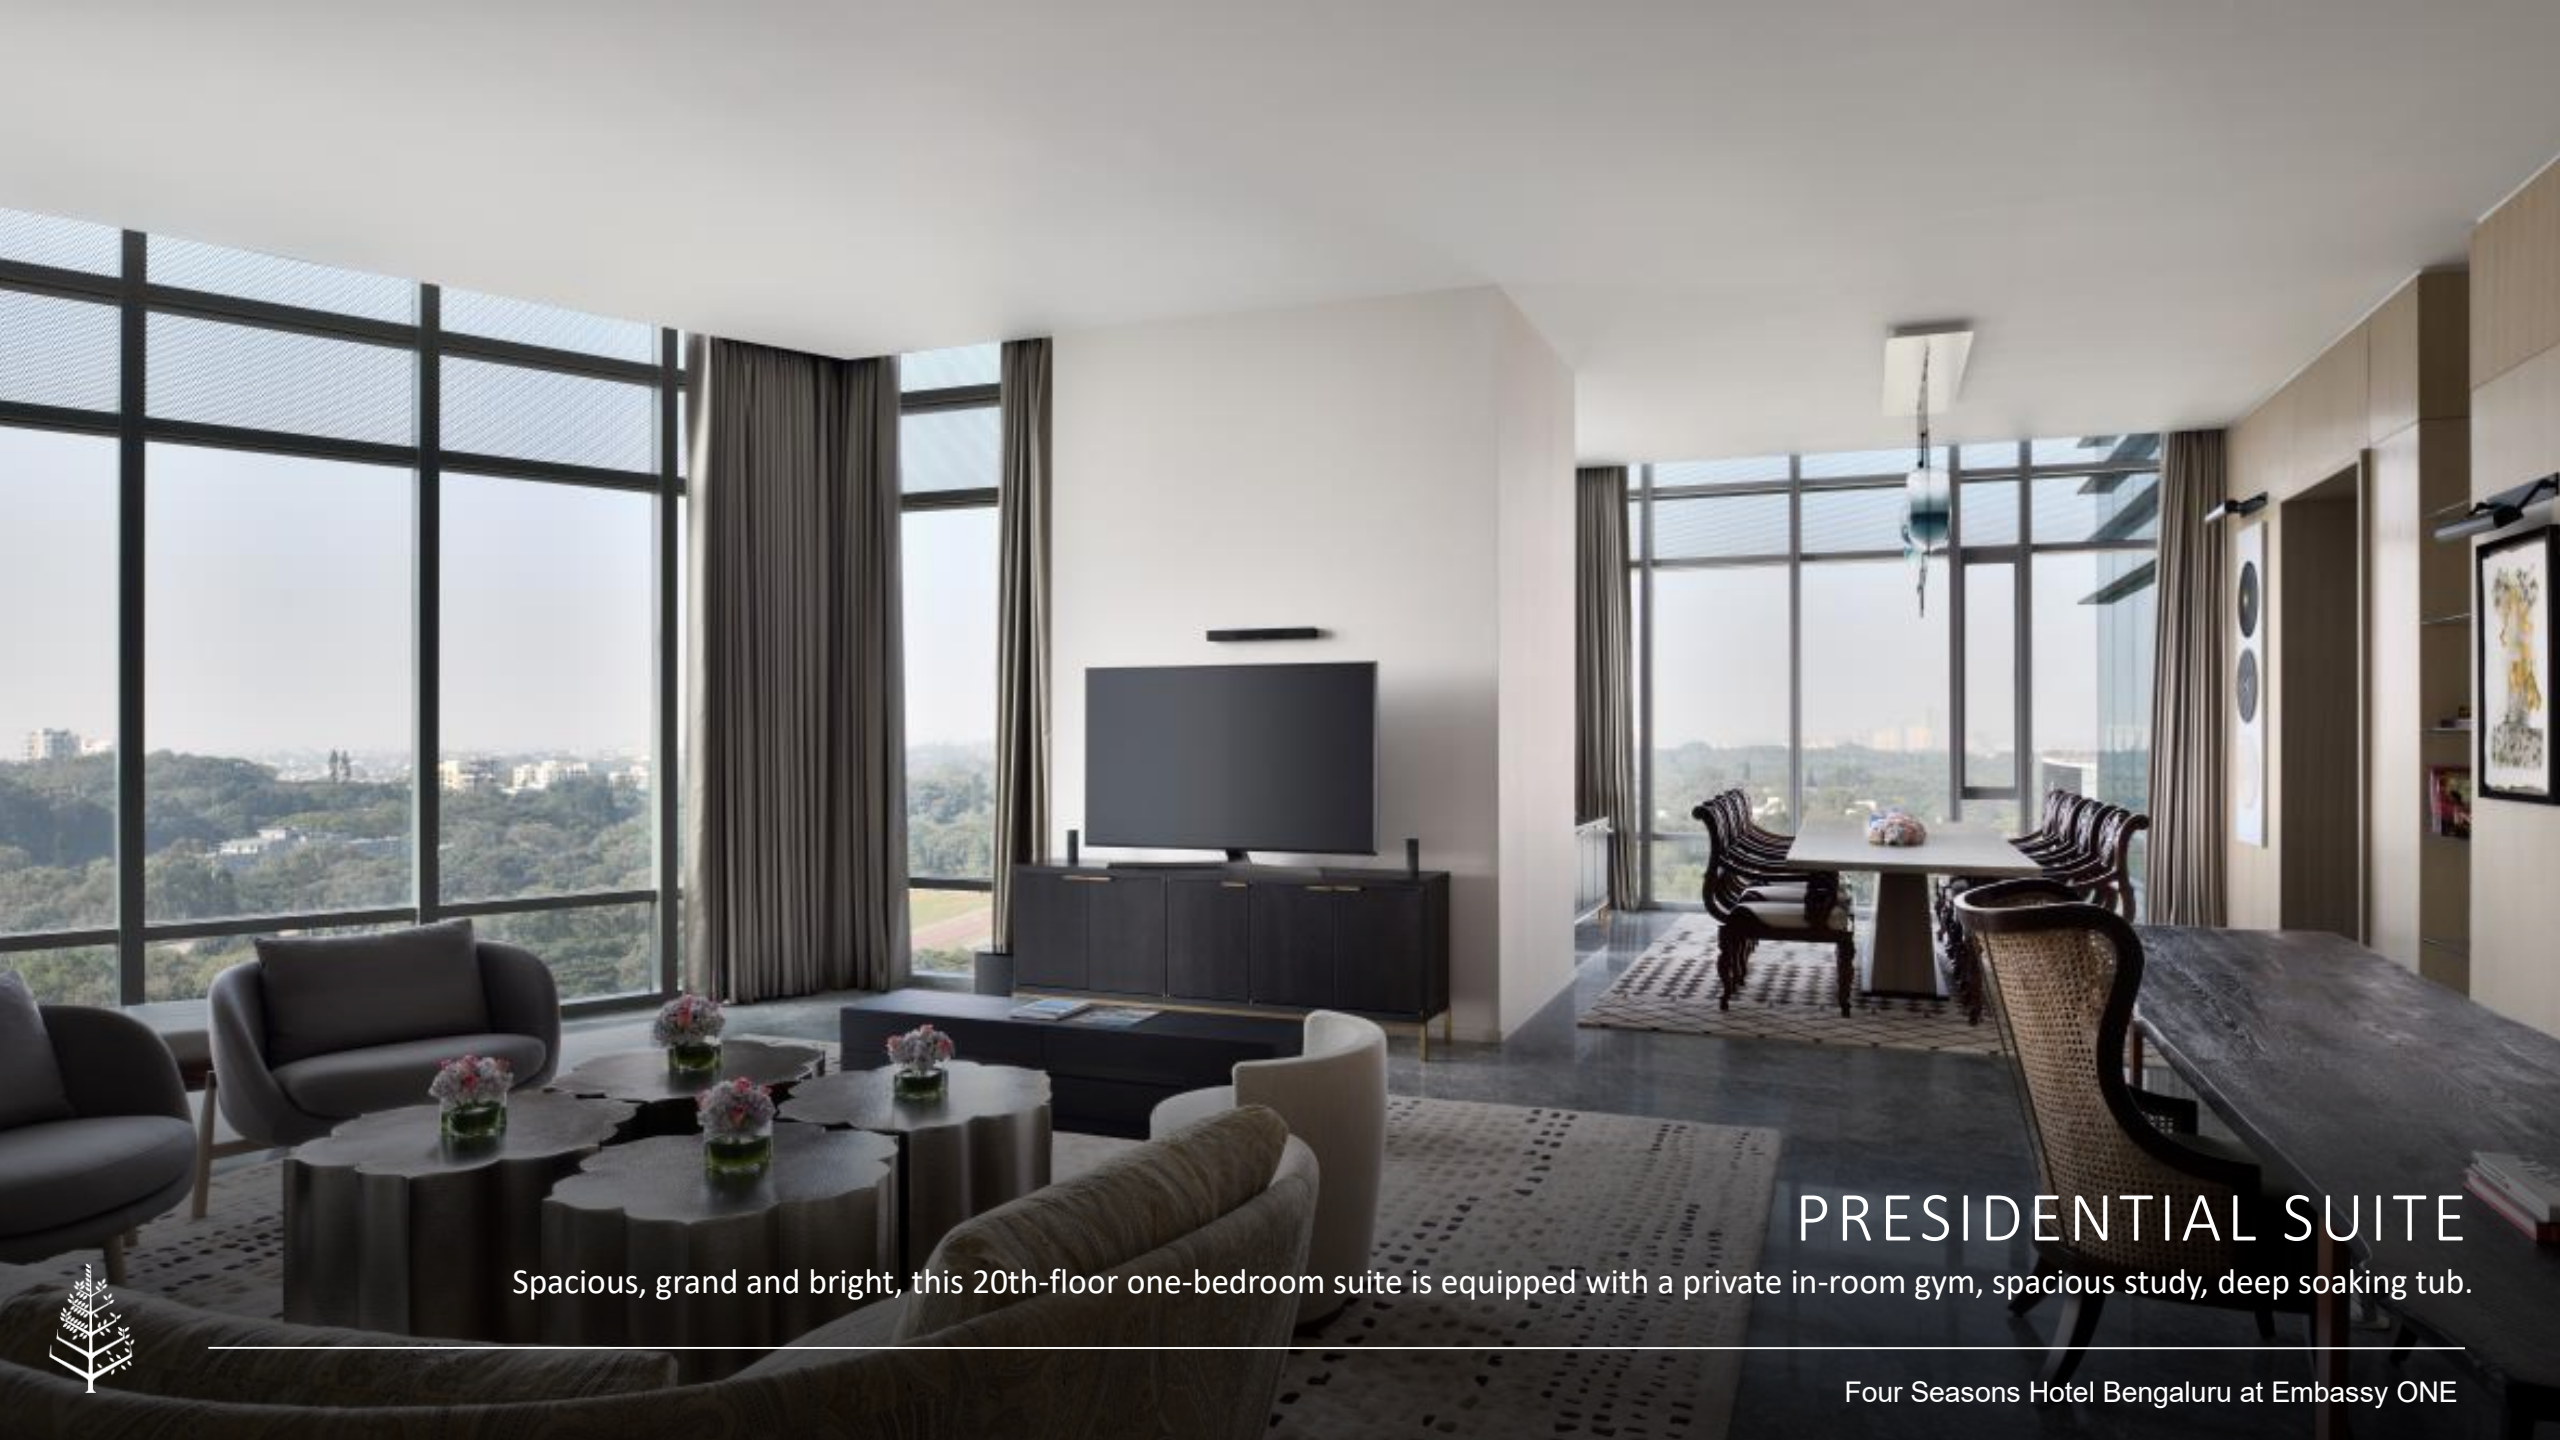

## THOUGHTFULLY DESIGNED ROOMS

Light & Bright - enhances the feeling of spaciousness. All rooms feature intuitive technology that puts every convenience at your fingertips.  
A shot of our Superior Room.

## SPA-LIKE BATHROOMS

Exclusive to Premier Room.

Four Seasons Hotel Bengaluru at Embassy ONE

## WELL APPOINTED SUITES

From family meals in the dining area to sundowners on the private terrace, these suites offer the perfect blend of comfort, space and style.

## PRESIDENTIAL SUITE

Spacious, grand and bright, this 20th-floor one-bedroom suite is equipped with a private in-room gym, spacious study, deep soaking tub.