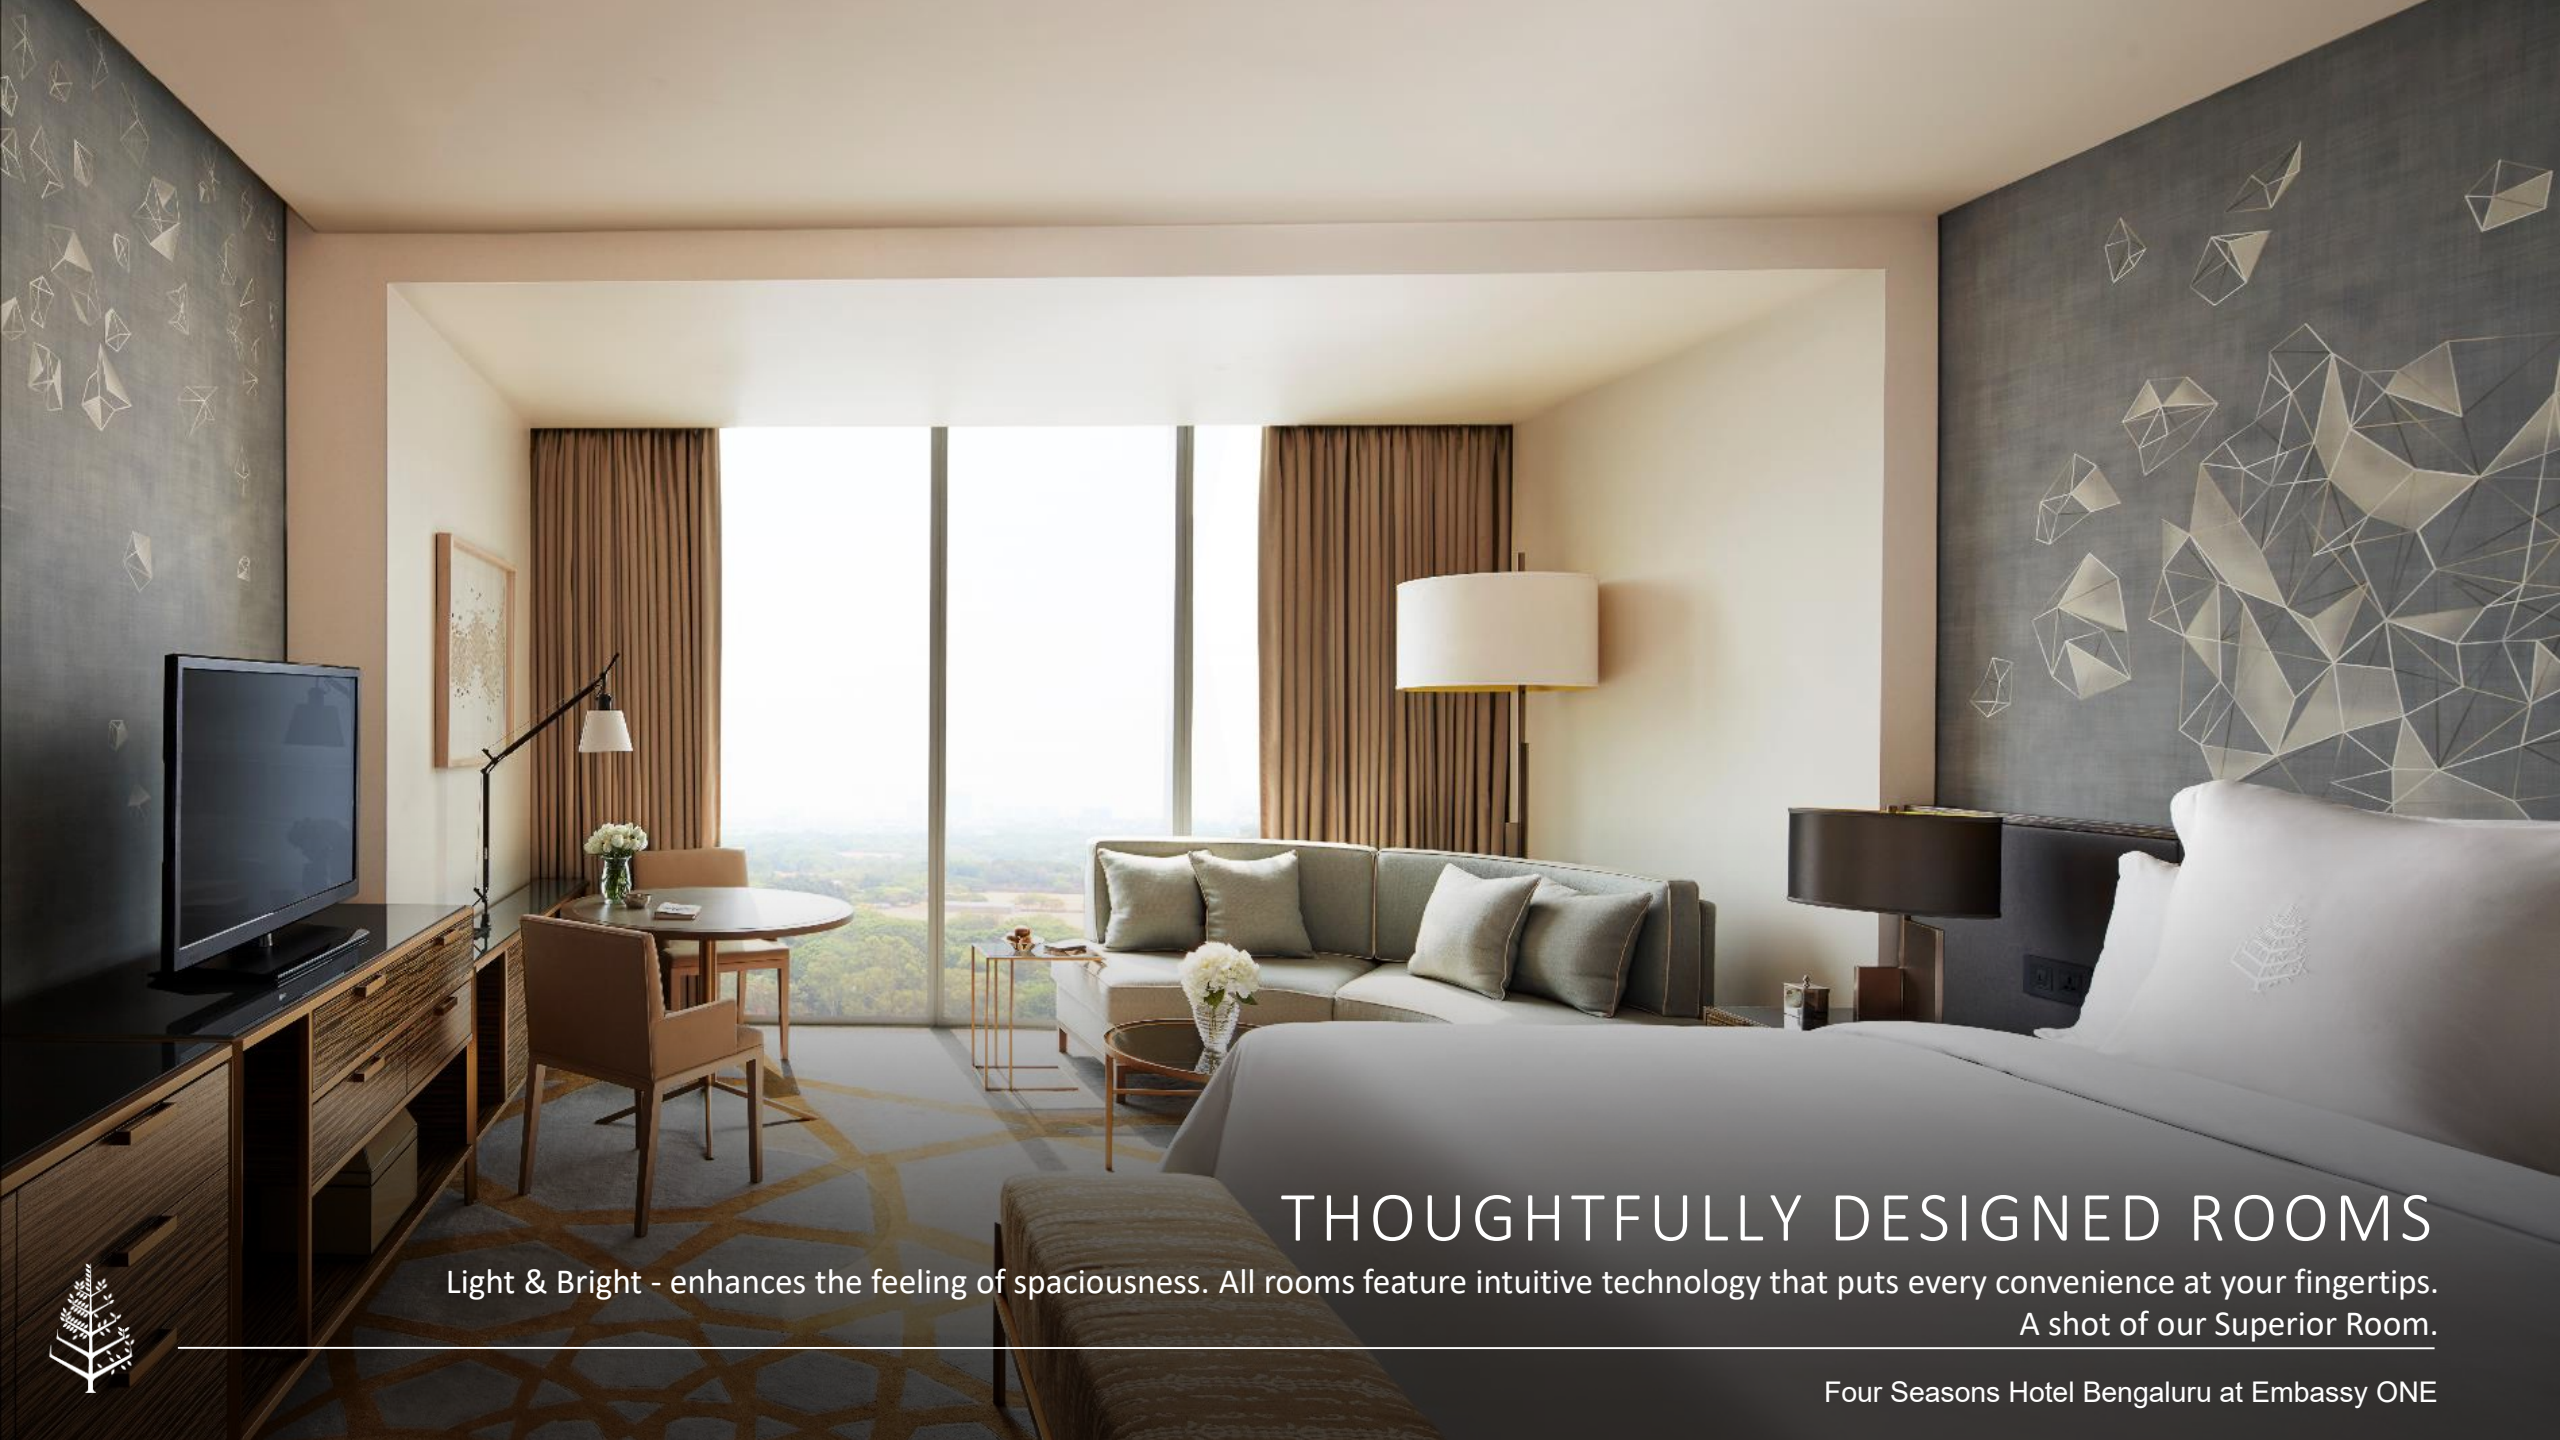

Spacious, spa-like bathrooms

ACCOMMODATIONS

Four Seasons Hotel Bengaluru at Embassy ONE

## THOUGHTFULLY DESIGNED ROOMS

Light & Bright - enhances the feeling of spaciousness. All rooms feature intuitive technology that puts every convenience at your fingertips.  
A shot of our Superior Room.

## PRESIDENTIAL SUITE

Spacious, grand and bright, this 20th-floor one-bedroom suite is equipped with a private in-room gym, spacious study, deep soaking tub.