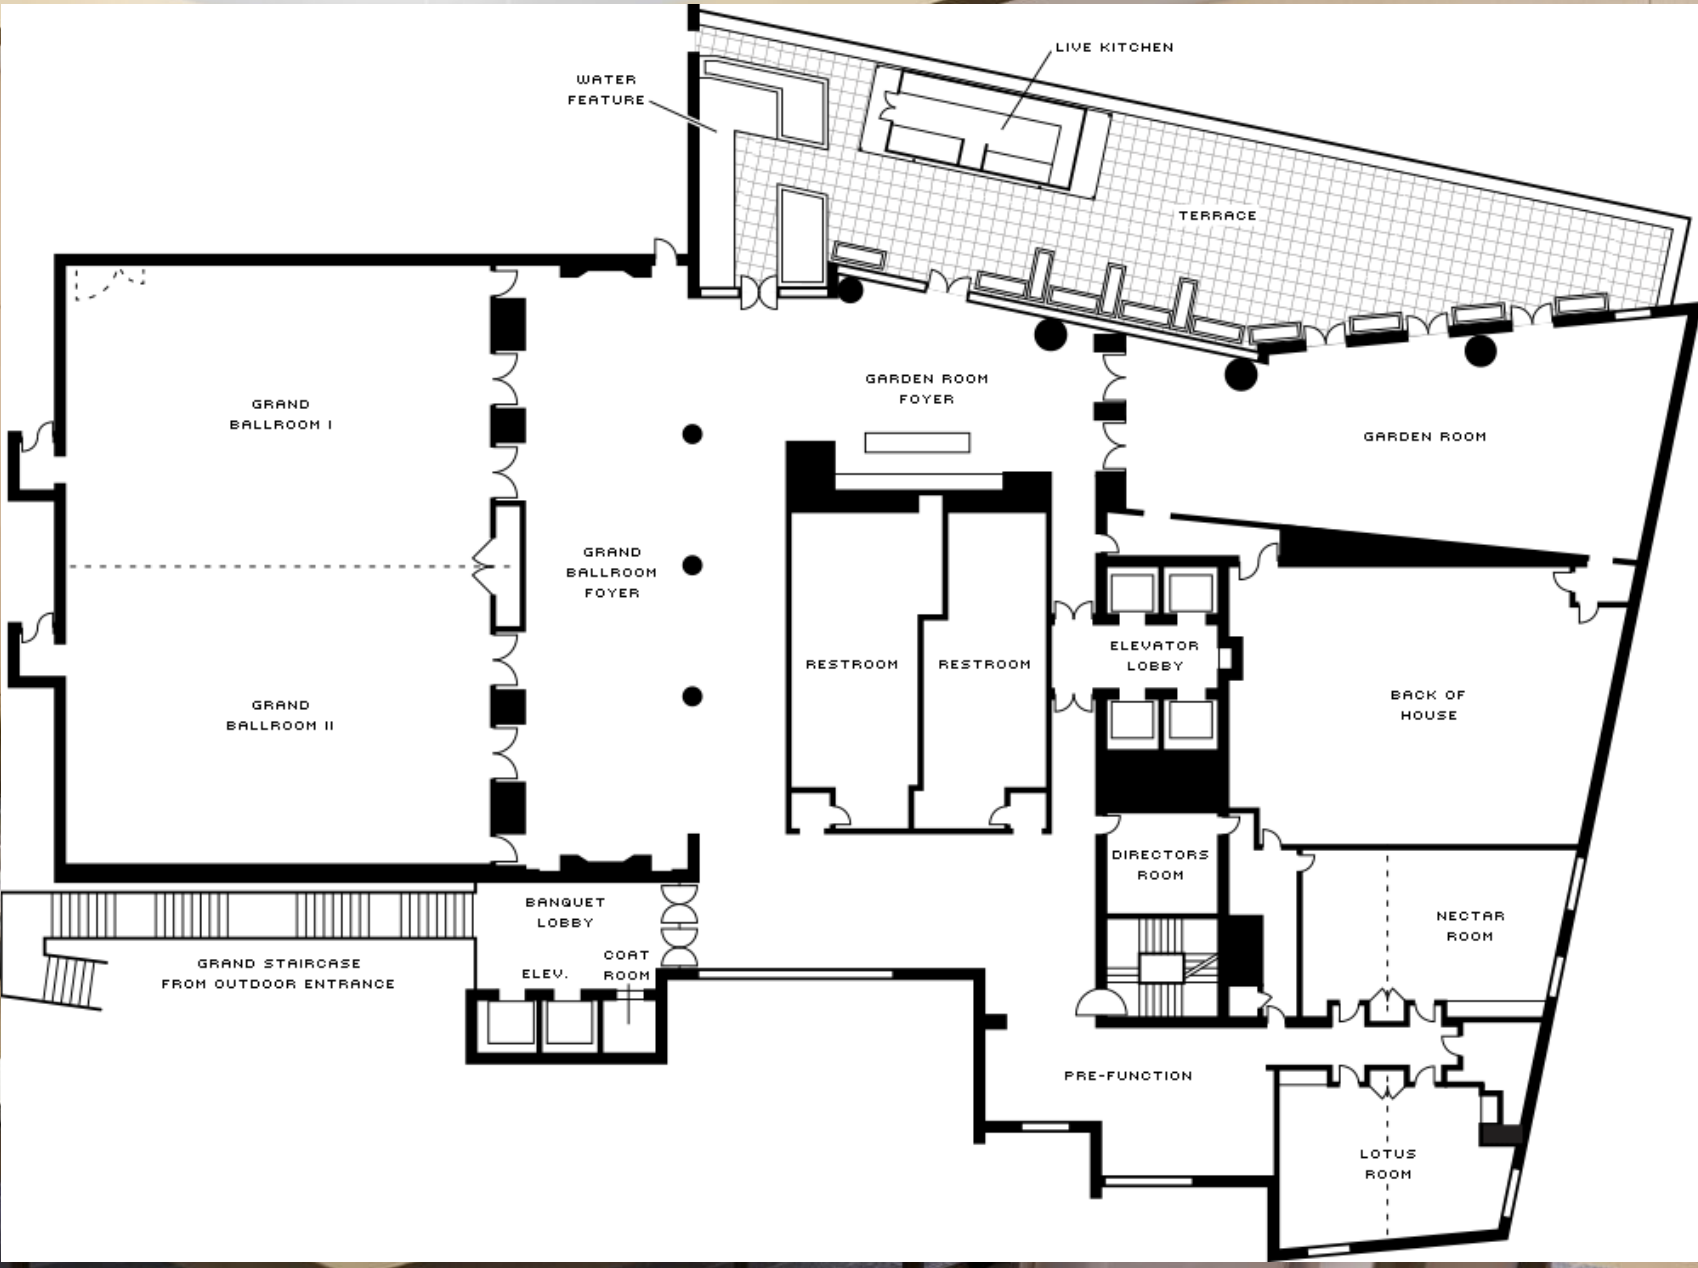

# FUNCTION SPACES

Total Space	19,592 sq. ft. (1,821 m <sup>2</sup> )
Ballrooms	2
Function Rooms	3
Largest Ballroom	5,875 sq. ft. (546 m <sup>2</sup> )
Indoor Banquet Capacity	Up to 870 people across all venues
Outdoor Banquet Capacity	Up to 100 people on the Terrace